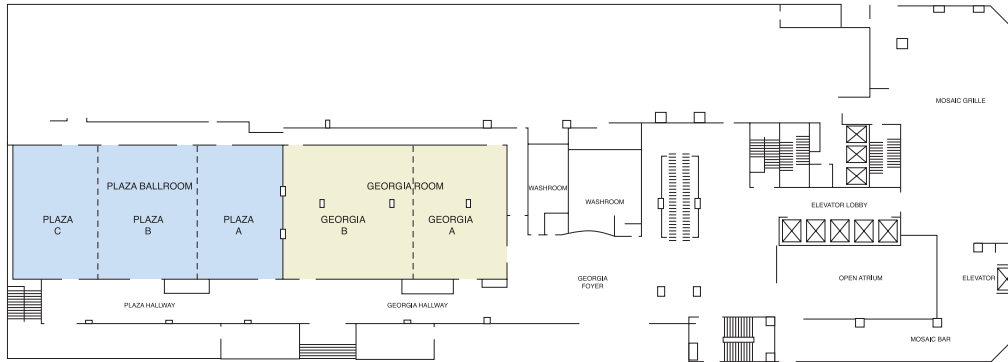

Hyatt Regency Vancouver

DIRECTIONS

From Vancouver International Airport (14 miles): Take McConachie Way over Arthur Laing Bridge. Exit at Granville St. Proceed north 50 blocks. Turn left at 16th St.

Go past two stop lights. Turn right at Burrard St. Cross Burrard St. Bridge through Georgia St. (10 blks). Hotel is on left.

PLAZA LEVEL (SECOND FLOOR)

CONVENTION LEVEL (THIRD FLOOR)

FOURTH FLOOR

PERSPECTIVES LEVEL (34th FLOOR)