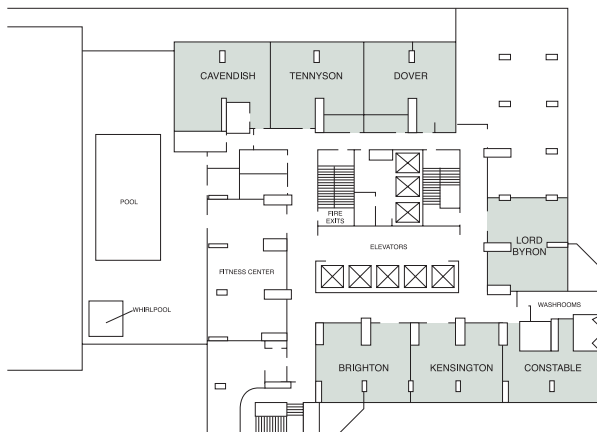

Hyatt Regency Vancouver

DIRECTIONS

From Vancouver International Airport (14 miles): Take McConachie Way over Arthur Laing Bridge. Exit at Granville St. Proceed north 50 blocks. Turn left at 16th St.

Go past two stop lights. Turn right at Burrard St. Cross Burrard St. Bridge through Georgia St. (10 blks). Hotel is on left.

PLAZA LEVEL (SECOND FLOOR)

CONVENTION LEVEL (THIRD FLOOR)

FOURTH FLOOR

PERSPECTIVES LEVEL (34th FLOOR)