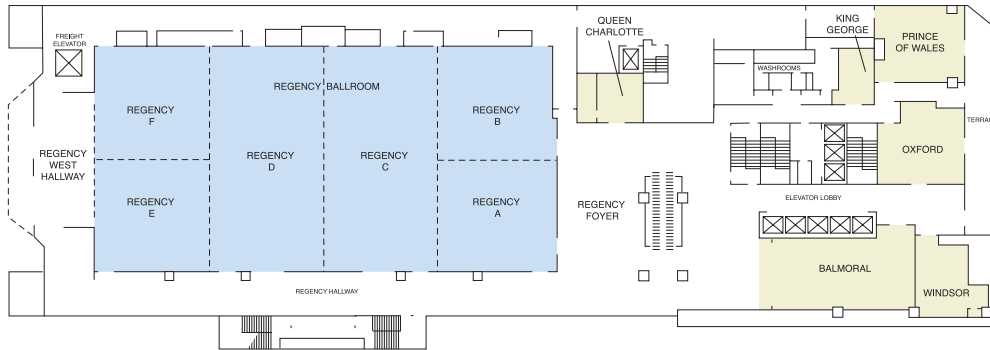

Hyatt Regency Vancouver

DIRECTIONS

From Vancouver International Airport (14 miles): Take McConachie Way over Arthur Laing Bridge. Exit at Granville St. Proceed north 50 blocks. Turn left at 16th St.

Go past two stop lights. Turn right at Burrard St. Cross Burrard St. Bridge through Georgia St. (10 blks). Hotel is on left.

PLAZA LEVEL (SECOND FLOOR)

CONVENTION LEVEL (THIRD FLOOR)

FOURTH FLOOR

PERSPECTIVES LEVEL (34th FLOOR)